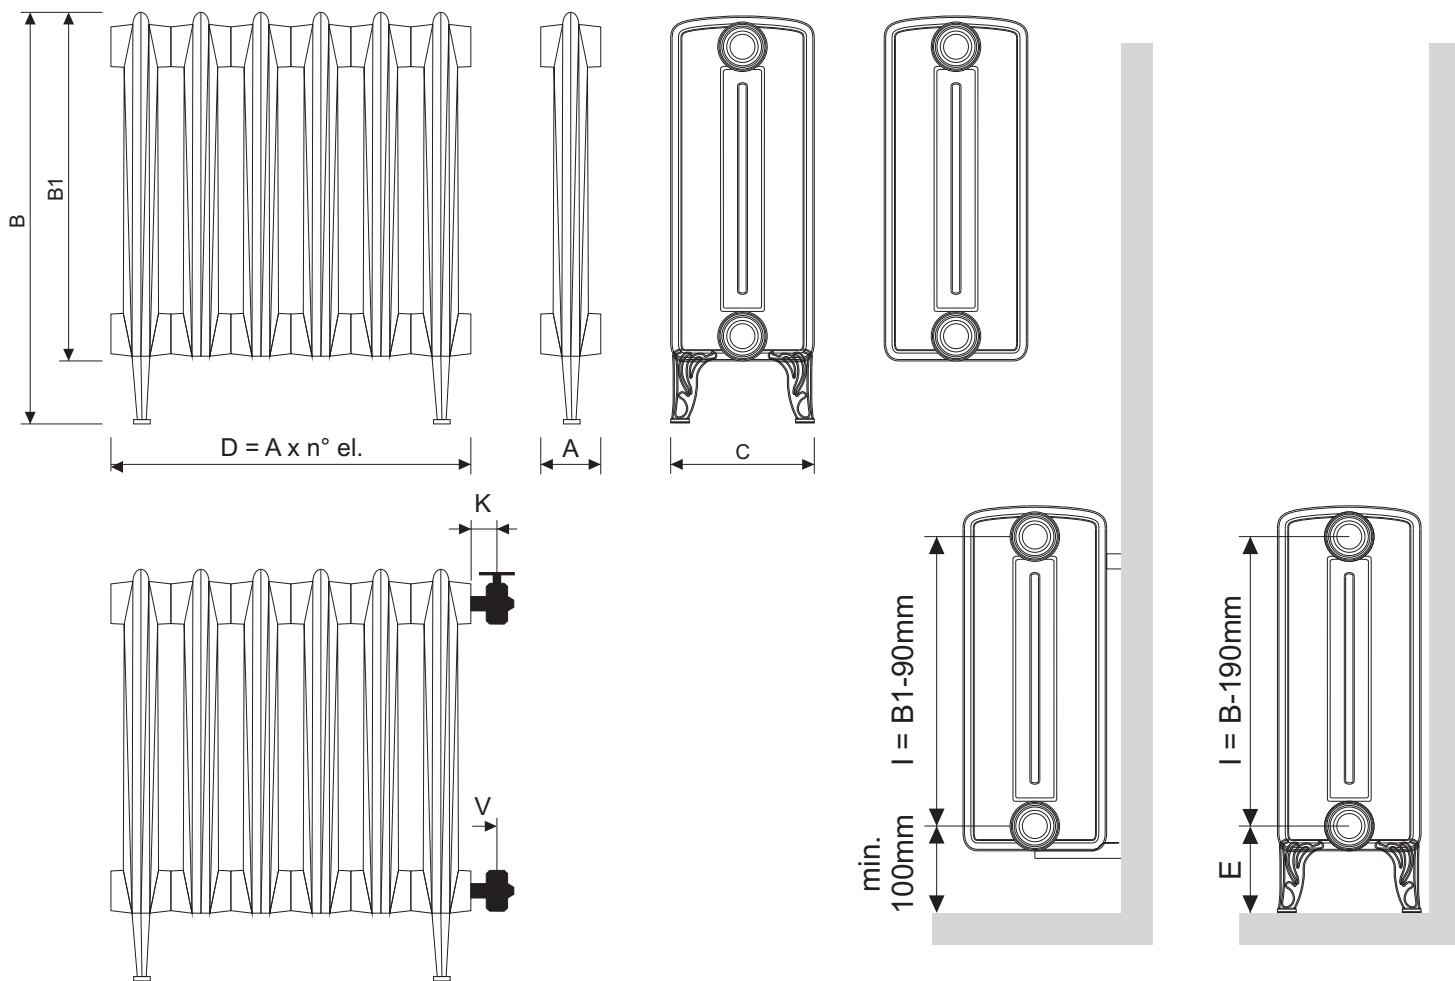

Boston

Technische Daten | Technical data

Anschlussmöglichkeiten | Connection methods

Ventil | valve ArtDECO K=65mm, V=65mm
 Ventil | valve Liberty K=65mm, V=65mm
 Ventil | valve EPOCA K=70mm, V=55mm
 Ventil | valve ANUOVA K=55mm, V=55mm

Ventilabstände | Distances for valve connections

1x G1/2" Entlüfter | air vent
 1x Blidstopfen | plug
 4x Wandhalter | steel brackets
 4x Dübel | wall plugs

Wandset (nicht inkl.) | Wallkit (not incl.)

A = 90mm
 B = 640, B1 = 540mm
 C = 225mm
 D = A x n° el.
 E = 100mm

Abmessungen | Sizes

+30% andere RAL Farben | other RAL colours
 +0% weiss | white
Farbe | Colour

Temp. +2°C ~ +45°C | Hum. 20%-70%
 RAL Nasslack-Beschichtung | RAL wet coating
Oberfläche | Surface

Gusseisen | cast iron
Material | Material

max. 90° C | max. 6 bar
Systemanforderungen | System requirements

Horizontale Variante | Horizontal version

~ 230V, 50Hz | max. 700 Watt
El. Variante | El. version

max. 21 Elemente | max. 21 elements
Auf Mass | Made to measure